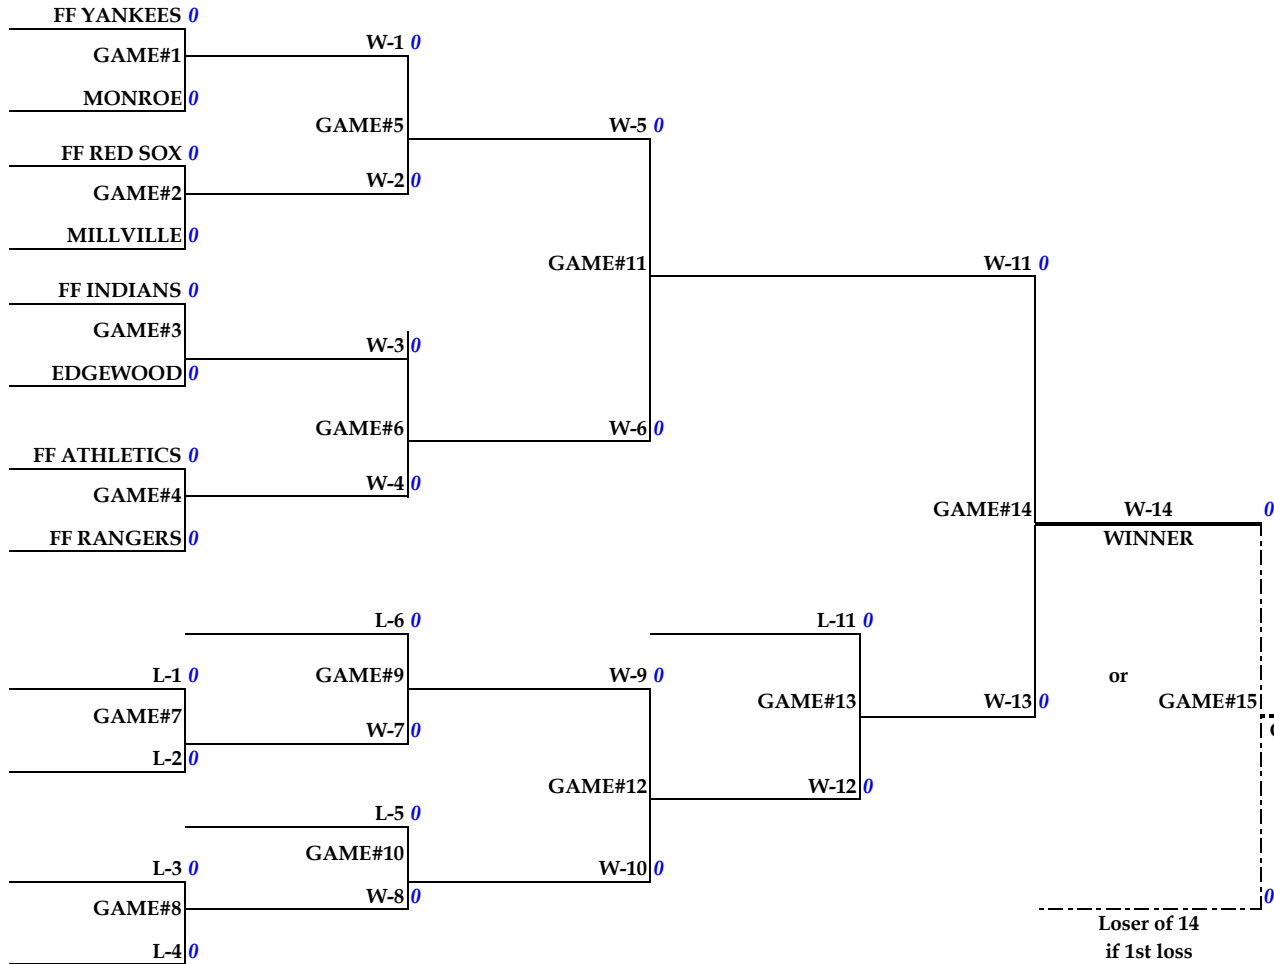

Babe Ruth League, Inc.
2011 Prep Tournament Bracket

#1	26-Jun	SUNDAY	WATERWORKS#11	1:00PM
#2	26-Jun	SUNDAY	MILLVILLE	1:00PM
#3	26-Jun	SUNDAY	TRENTON #4	1:00PM
#4	26-Jun	SUNDAY	LINDENWALD#2	1:00PM
#5	28-Jun	TUESDAY	WATERWORKS#11	6:00PM
#6	28-Jun	TUESDAY	LINDENWALD#2	6:15PM
#7	28-Jun	TUESDAY	MILLVILLE	6:15PM
#8	28-Jun	TUESDAY	TRENTON#4	6:15PM
#9	29-Jun	WEDNESDAY	WATERWORKS#11	6:00PM
#10	29-Jun	WEDNESDAY	WATERWORKS#11	8:00PM
#11	30-Jun	THURSDAY	WATERWORKS#11	8:00PM
#12	30-Jun	THURSDAY	WATERWORKS#11	6:00PM
#13	1-Jul	FRIDAY	MILLVILLE	6:15PM
#14	2-Jul	SATURDAY	MILLVILLE	1:00PM
#15	2-Jul	SATURDAY	MILLVILLE	IF NEEDED